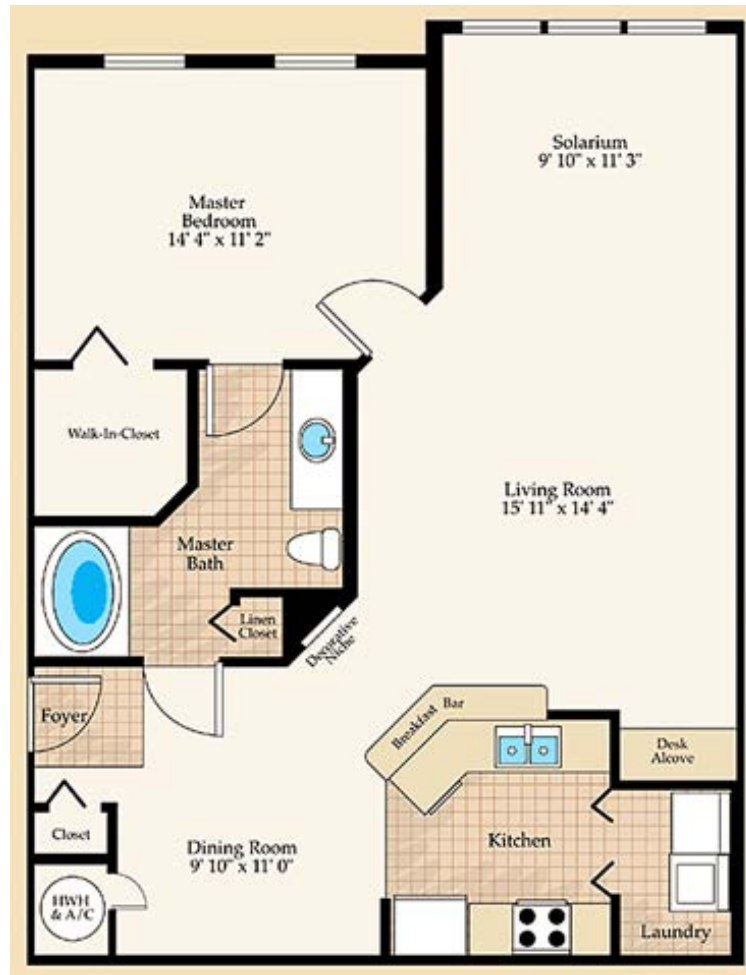

Floor Plans

These floor plans have been assembled as a resource for you. They may not be inclusive of every home in the community.

Please note that over time, owners may make modifications to spaces that may not be captured in these original floor plans.

Renderings are not a guarantee of space measurement. Interested parties should verify through their own secured services.

Positano
Place AT NAPLES

Verona
785 SQ.FT.
1 BED / 1 BATH

12910 Positano Circle
Naples, Florida 34105

Positano
Place AT NAPLES

Pompeii
889 SQ.FT.
1 BED / 1 BATH

12910 Positano Circle
Naples, Florida 34105

Tuscany

2 Bedroom, 2 Bath,
Lanai

A/C Living Space	1,067 S.F.
Balcony	88 S.F.
Total Area	1,155 S.F.

© 2005 Cypress Naples, LTD