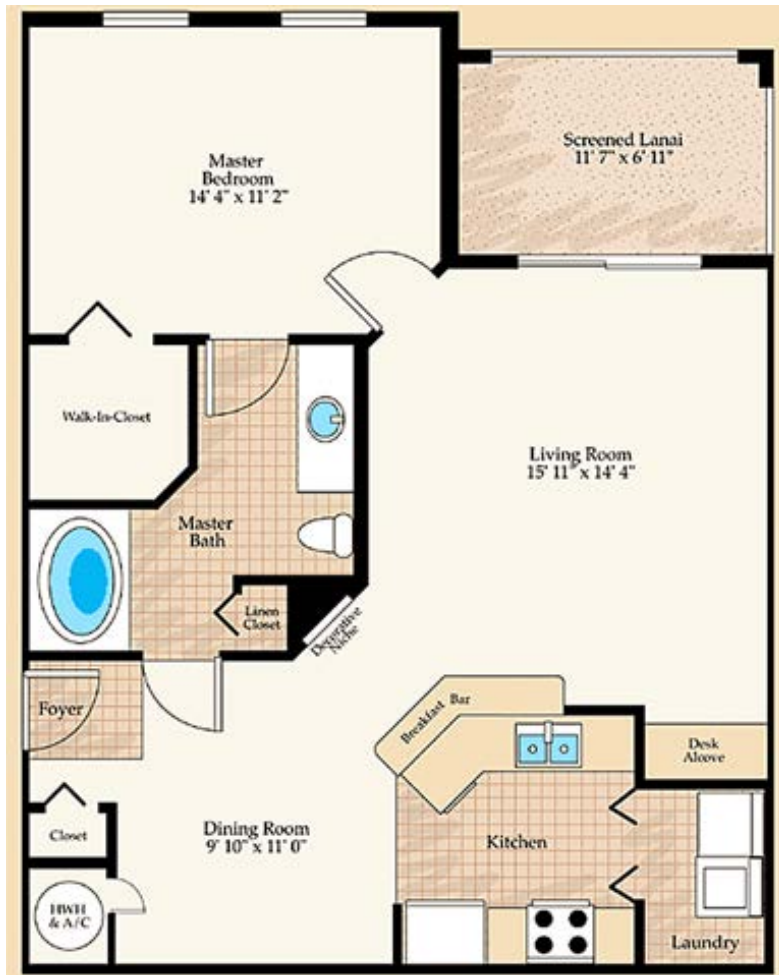

Floor Plans

These floor plans have been assembled as a resource for you. They may not be inclusive of every home in the community.

Please note that over time, owners may make modifications to spaces that may not be captured in these original floor plans.

Renderings are not a guarantee of space measurement. Interested parties should verify through their own secured services.

Positano
Place AT NAPLES

Verona
785 SQ.FT.
1 BED / 1 BATH

12910 Positano Circle
Naples, Florida 34105

Positano
Place AT NAPLES

Pompeii
889 SQ.FT.
1 BED / 1 BATH

12910 Positano Circle
Naples, Florida 34105

Tuscany

2 Bedroom, 2 Bath,
Lanai

A/C Living Space	1,067 S.F.
Balcony	88 S.F.
Total Area	1,155 S.F.

© 2005 Cypress Naples, LTD