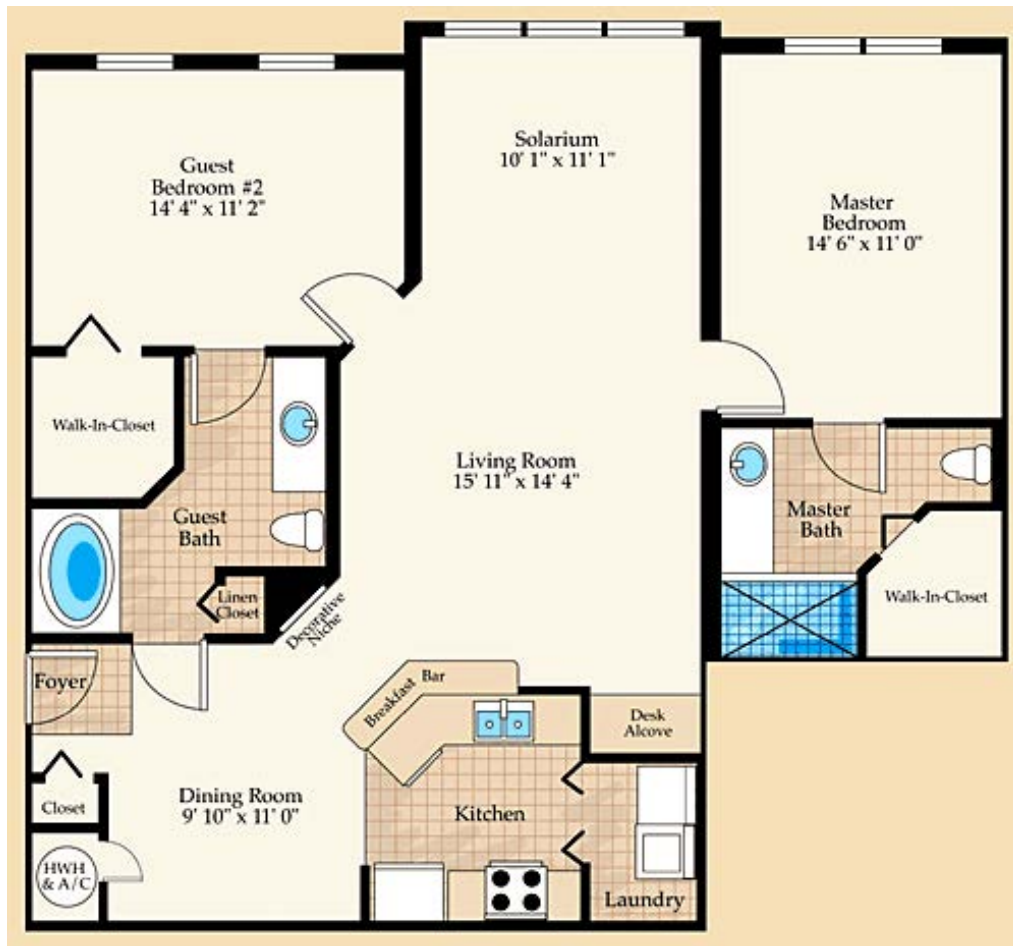

Positano
Place AT NAPLES

Riviera
1181 SQ.FT.
2 BED / 2 BATH

12910 Positano Circle
Naples, Florida 34105