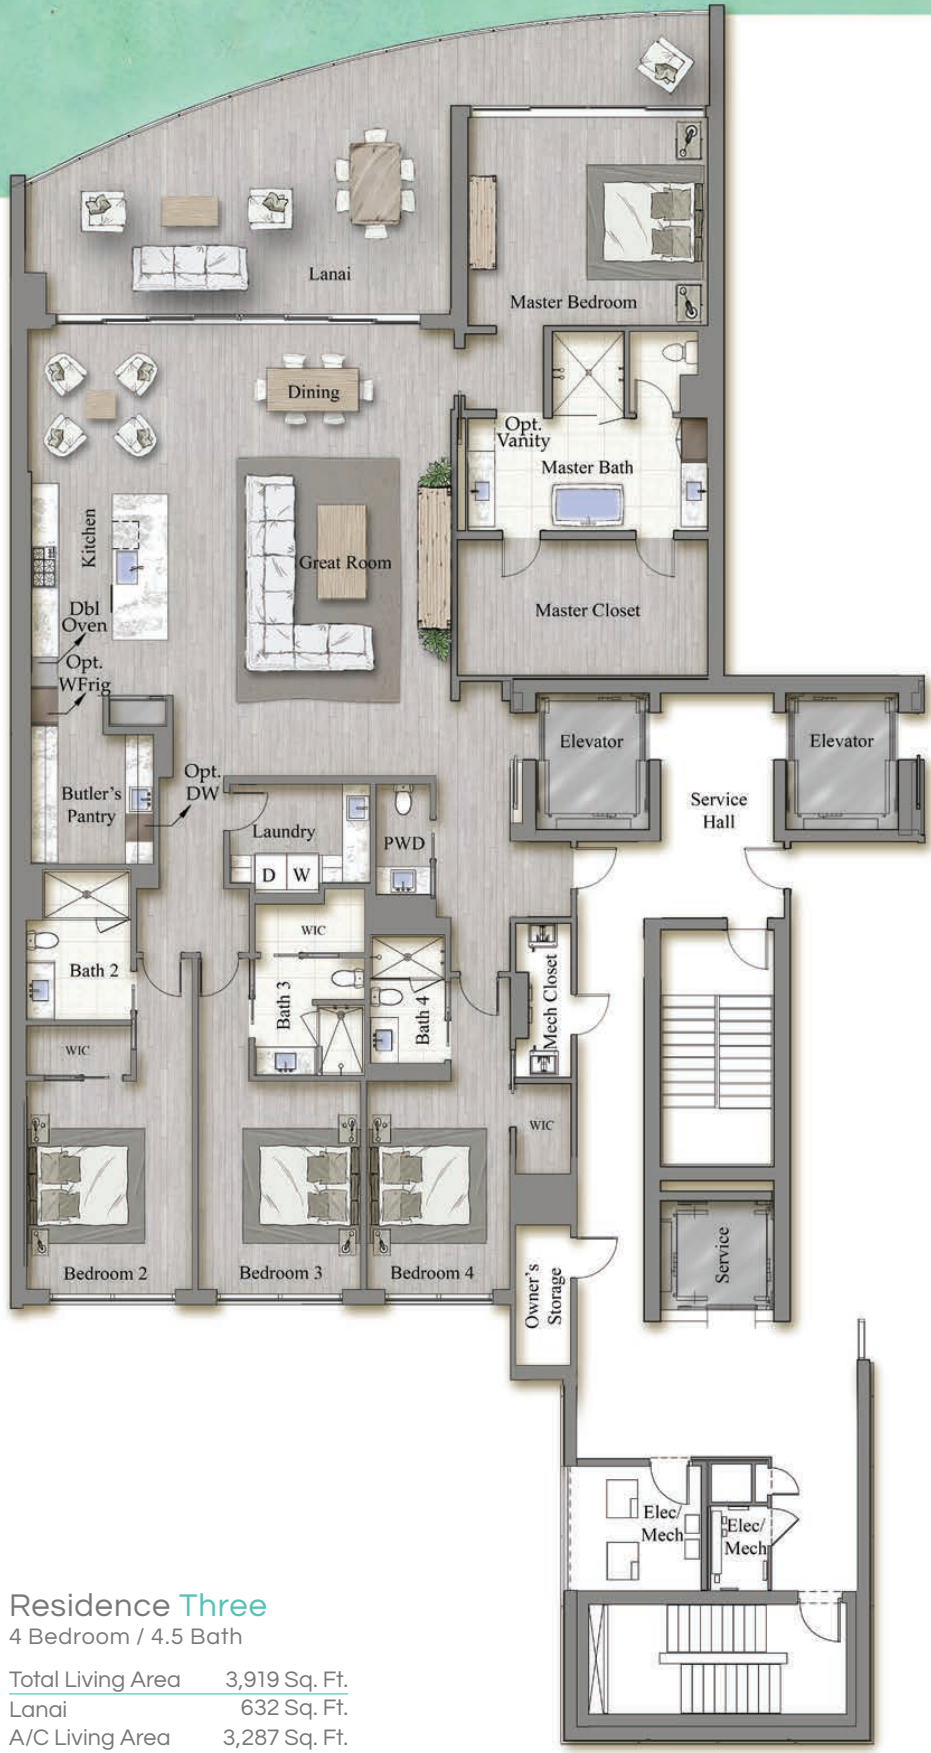

Renderings are not a guarantee of space measurement. Interested parties should verify through their own secured services.

TOWER 2

Residence One

3 Bedroom + Den / 3.5 Bath

Total Living Area	3,704 Sq. Ft.
Lanai	412 Sq. Ft.
Balcony	69 Sq. Ft.
A/C Living Area	3,223 Sq. Ft.

TOWER 2

Residence Two

4 Bedroom / 4.5 Bath

Total Living Area 3,791 Sq. Ft.

Lanai 504 Sq. Ft.

A/C Living Area 3,287 Sq. Ft.

TOWER 2

Residence **Three**

3 Bedroom + Den / 3.5 Bath

Total Living Area	3,704 Sq. Ft.
Lanai	412 Sq. Ft.
Balcony	69 Sq. Ft.
A/C Living Area	3,223 Sq. Ft.

KALEA *Bay*

Tower 300 Rendering

Residence One

3 Bedroom + Den / 3.5 Bath

Total Living Area	3,704 Sq. Ft.
Lanai	412 Sq. Ft.
Balcony	69 Sq. Ft.
A/C Living Area	3,223 Sq. Ft.

Option to Upgrade to 4th Full Bath.

Residence Two

4 Bedroom / 3.5 Bath

Total Living Area 3,808 Sq. Ft.

Lanai 518 Sq. Ft.

A/C Living Area 3,290 Sq. Ft.

Residence Three

4 Bedroom / 4.5 Bath