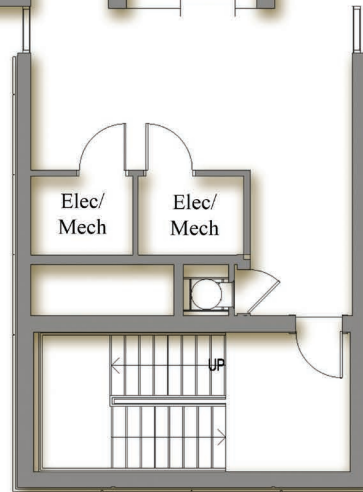

TOWER 2

Residence Two

4 Bedroom / 4.5 Bath

Total Living Area 3,791 Sq. Ft.

Lanai 504 Sq. Ft.

A/C Living Area 3,287 Sq. Ft.

TOWER 2

Residence **Three**