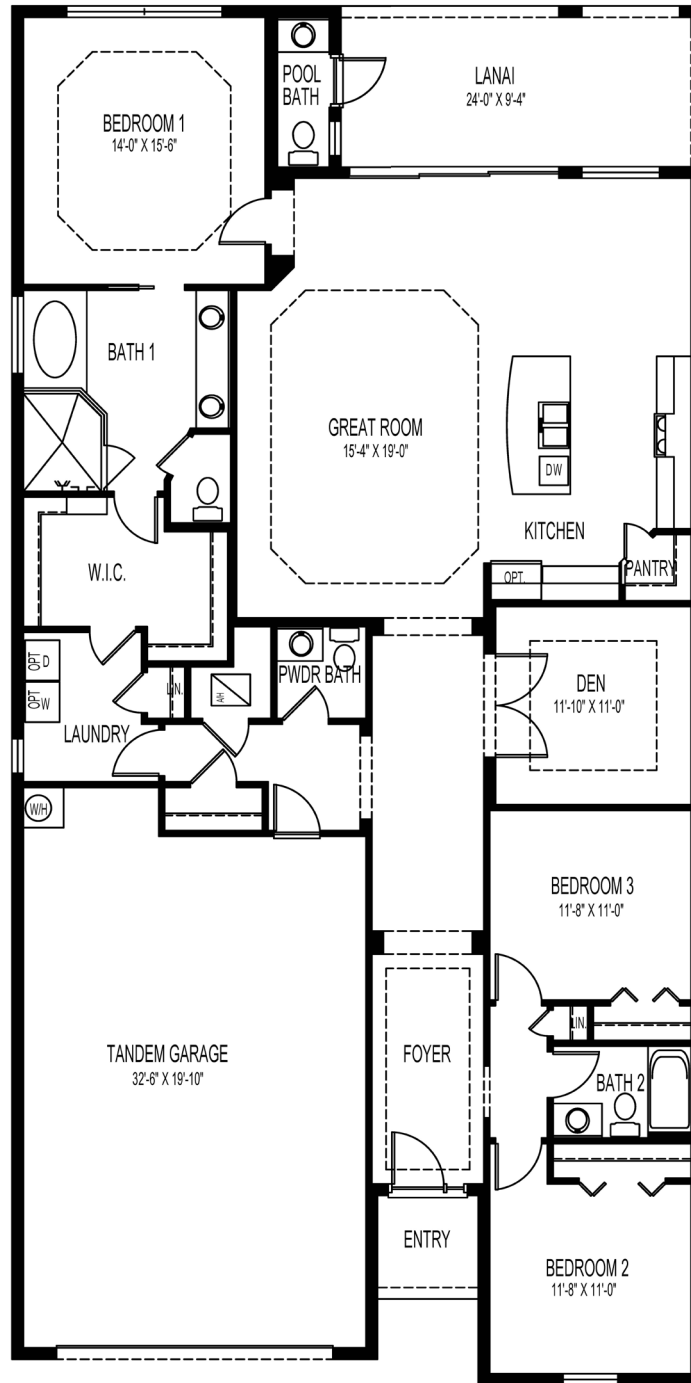

D.R. Horton is A Equal Housing Opportunity Builder. Home and community information, including pricing, included features, terms, availability and amenities, are subject to change and prior sale at any time without notice or obligation. Pictures, photographs, colors, features, and sizes are for illustration purposes only and will vary from the homes as built. Square footage dimensions are approximate. Florida Registered Building Contractor License #CBC1258802. 11.1.21