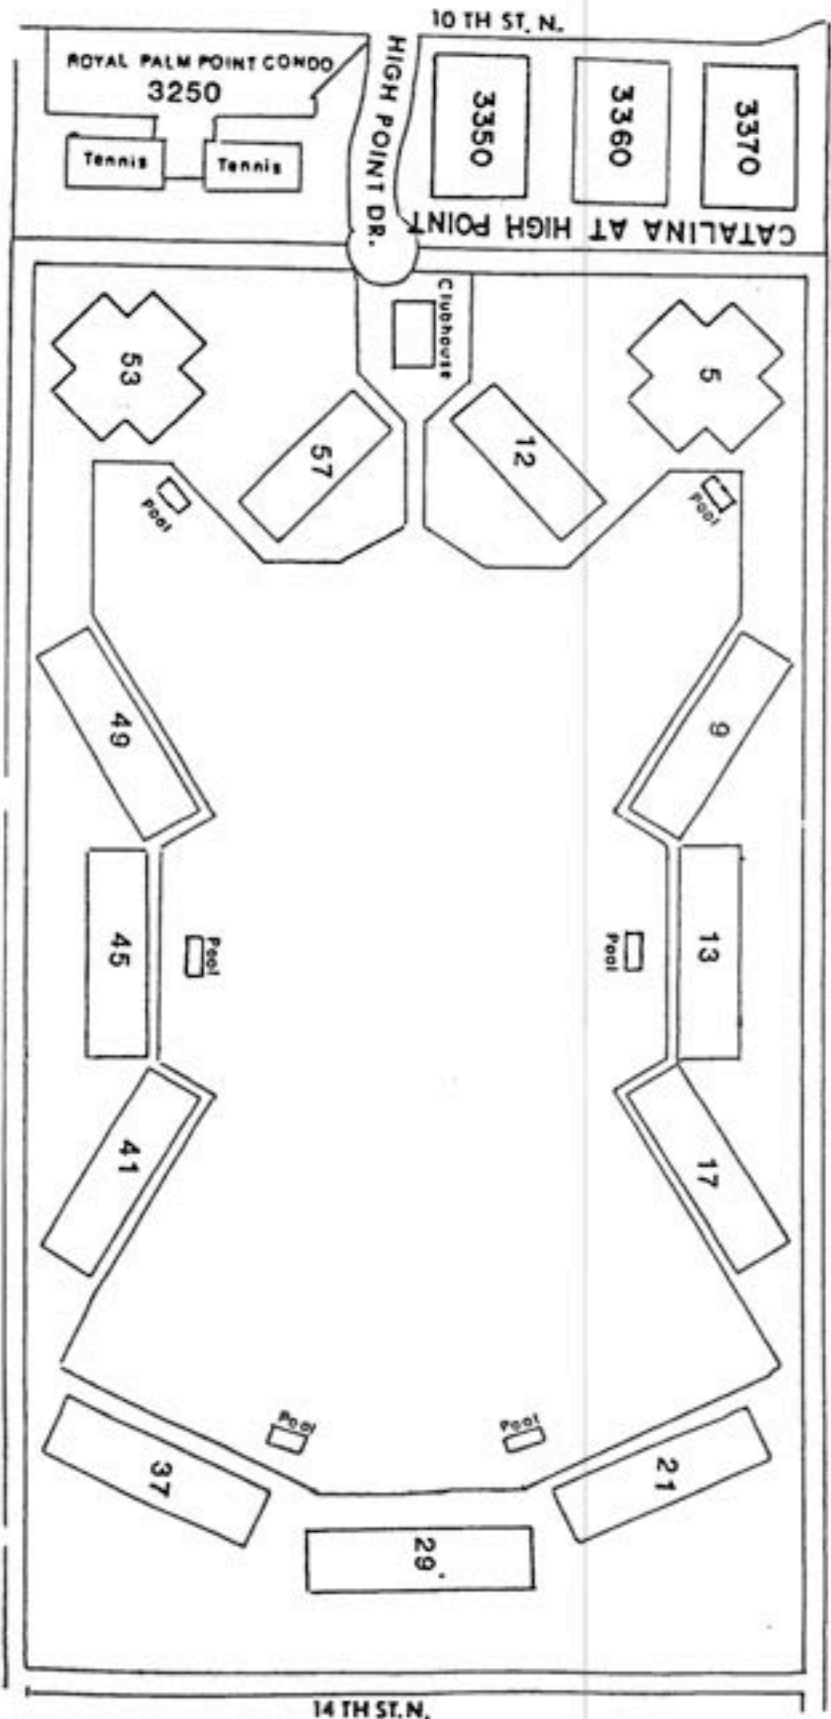

Floor Plans

These floor plans have been assembled as a resource for you. They may not be inclusive of every home in the community.

Please note that over time, owners may make modifications to spaces that may not be captured in these original floor plans.

Renderings are not a guarantee of space measurement. Interested parties should verify through their own secured services.

HIGH POINT COUNTRY CLUB

5-53 High Point Cir

CATALINA AT HIGH POINT

ROYAL PALM POINT CONDOS

The Madrid

1018 Sq. Ft. Two Bedroom Apartment

HIGH POINT COUNTRY CLUB
TWO BEDROOM, TWO BATH
1106 square feet including screened porch