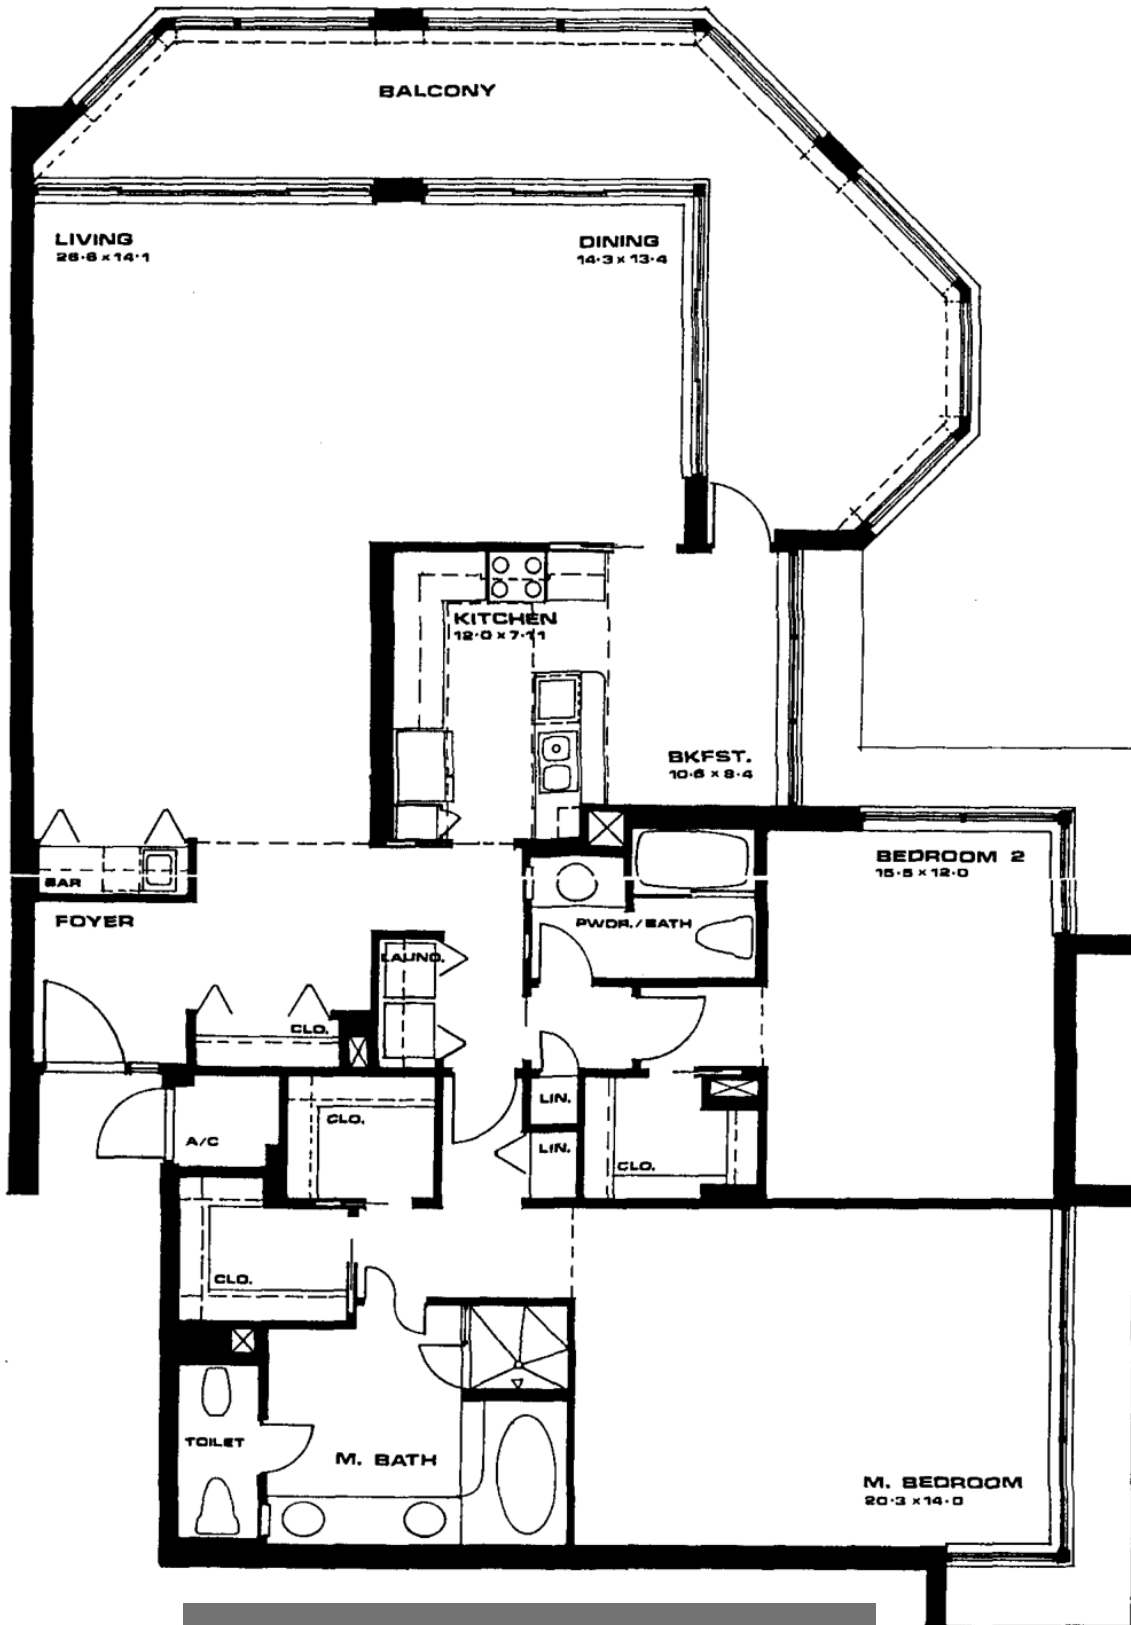

La Mer @ Park Shore

4051 GULF SHORE BLVD N #300, NAPLES, FL 34103

2,074 Sq. Ft. Under Air
2,185 Sq. Ft. Under Roof
2 Bedrooms with Ensuite Bathrooms